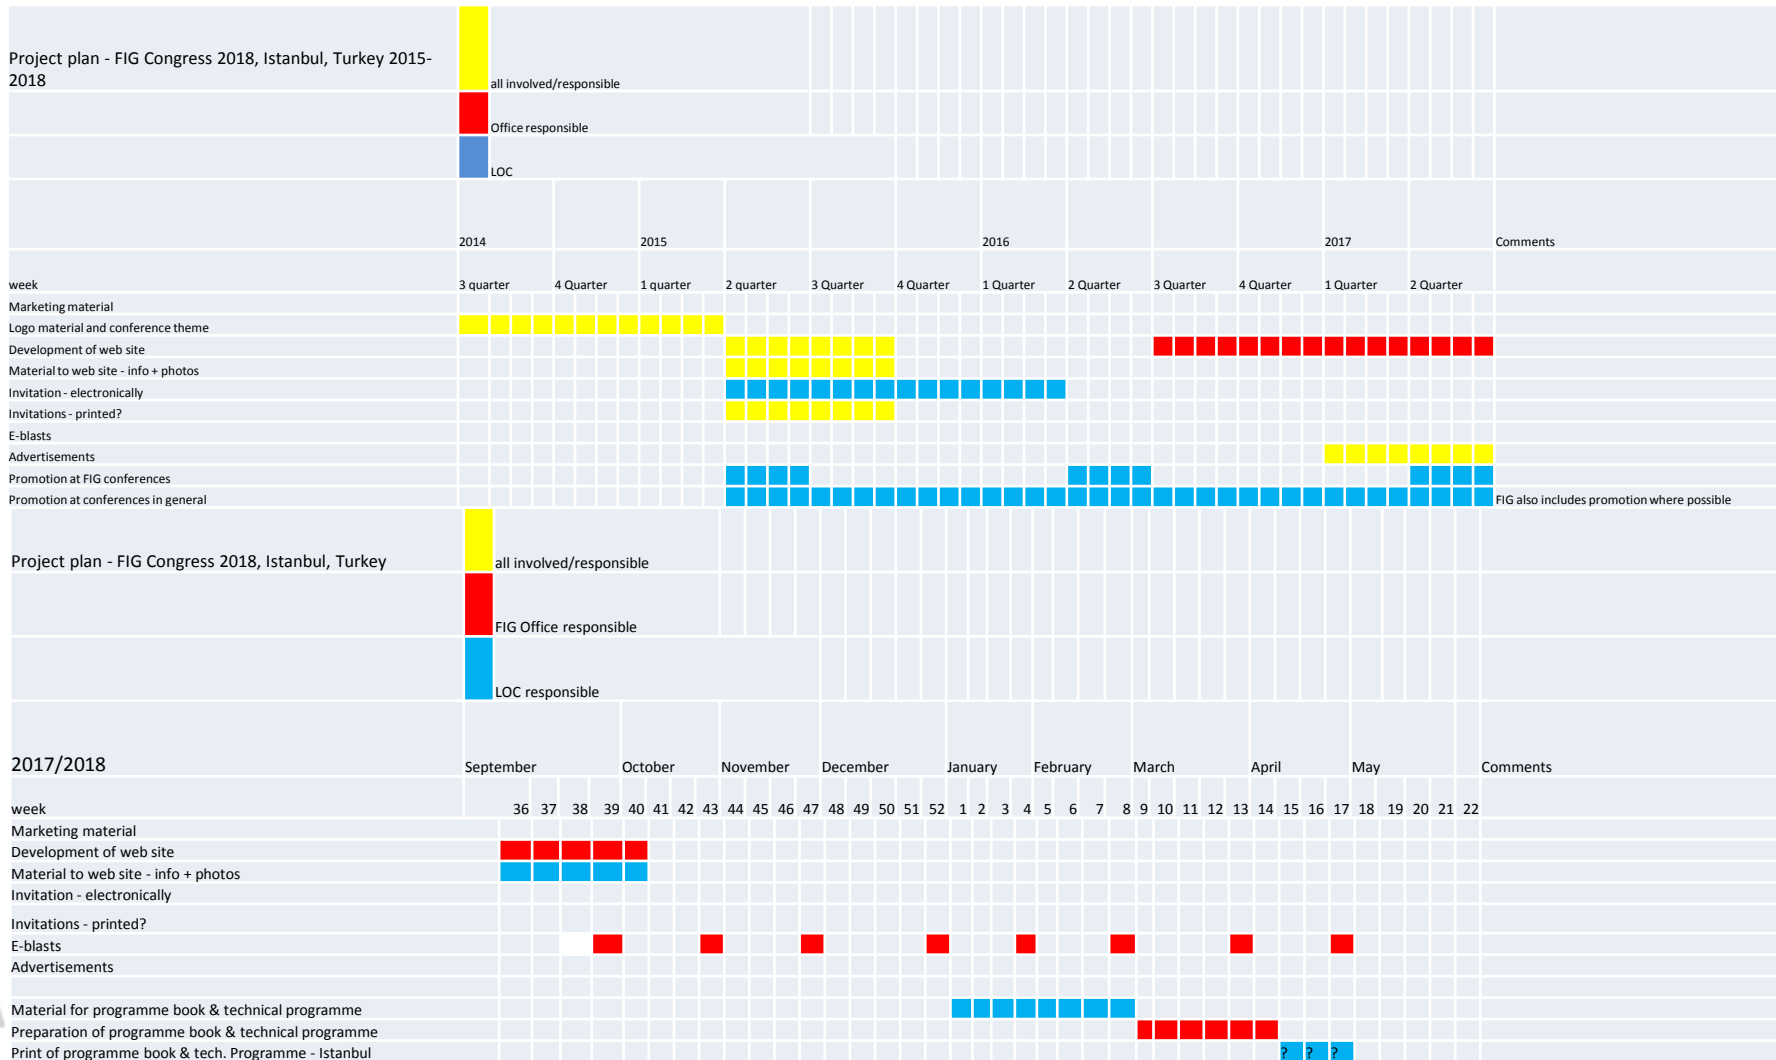

## PROJECT PLAN

his time  
bul