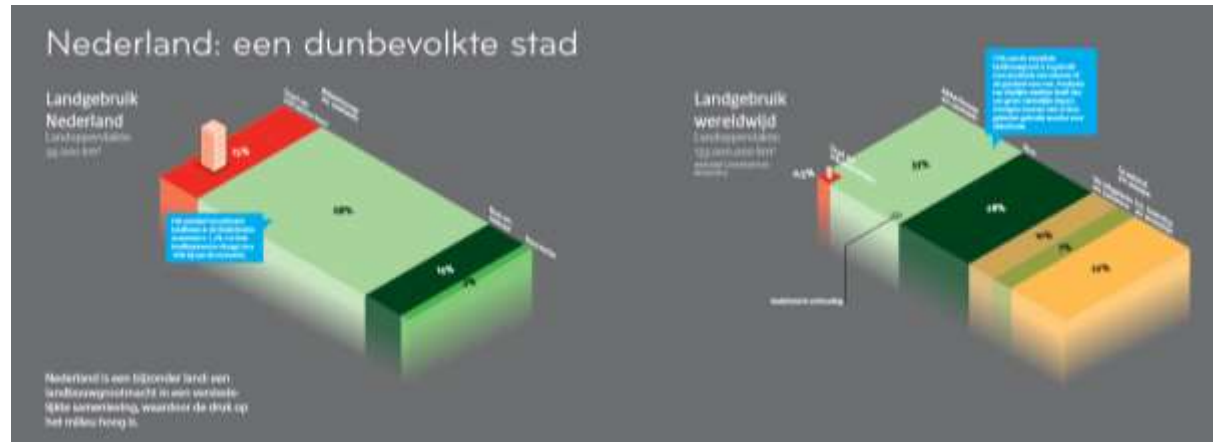

The Netherlands: a sparsely populated 'city'

- 17,3 million people, 4,1 million hectares of land

Bron: BZK

Bron: PBL.nl

ORGANISED BY

PLATINUM SPONSORS