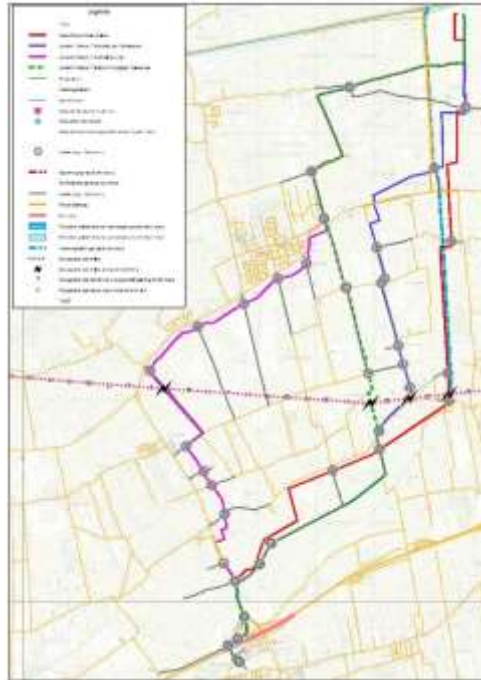

Route exploration, alternatives