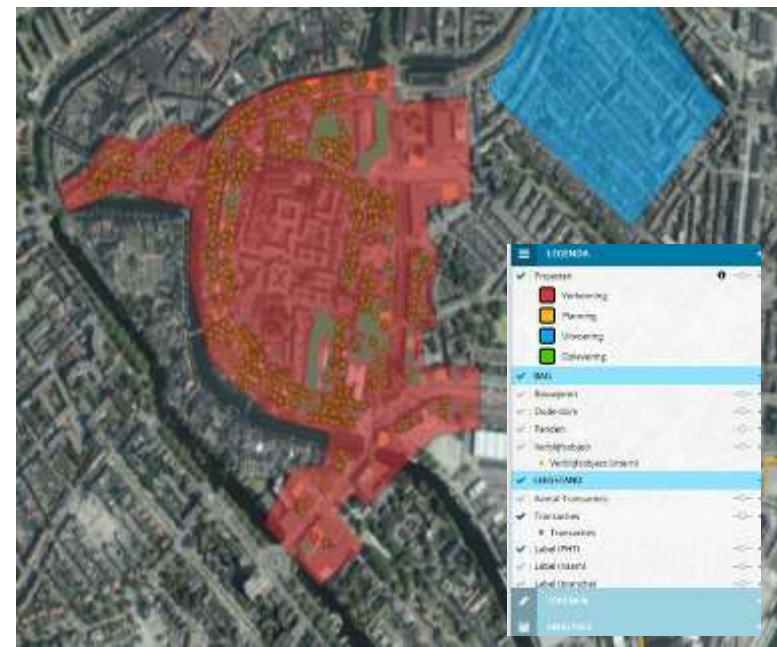

Urban transformation *solutions for the city of Schiedam*

Inventory and Analysis: multiple users and access

Planning and Execution

Bron: Cadastre

ORGANISED BY

PLATINUM SPONSORS

FIG WORKING WEEK 2019

22-26 April, Hanoi, Vietnam