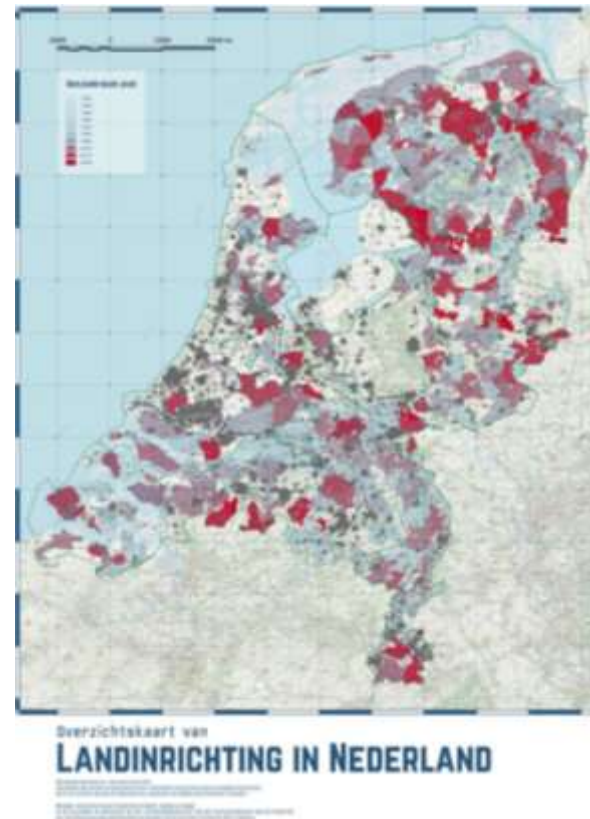

ORGANISED BY

PLATINUM SPONSORS

FIG WORKING WEEK 2019

22-26 April, Hanoi, Vietnam

"Geospatial Information for a Smarter Life and Environmental Resilience"

Land consolidation in the NL: *puzzle a lot with lots*