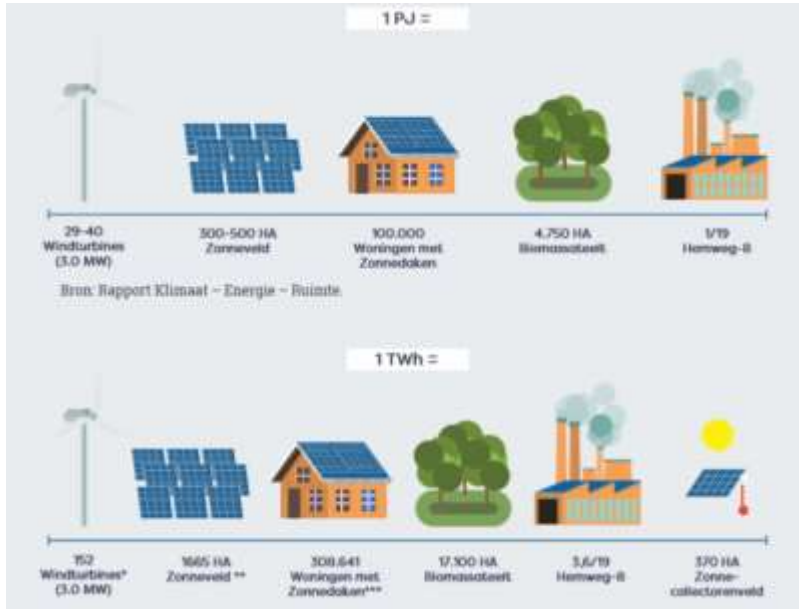

Energy transition *need for spatial transformation*

Panda Green Energy (BBC Chinese Network)

ORGANISED BY

PLATINUM SPONSORS