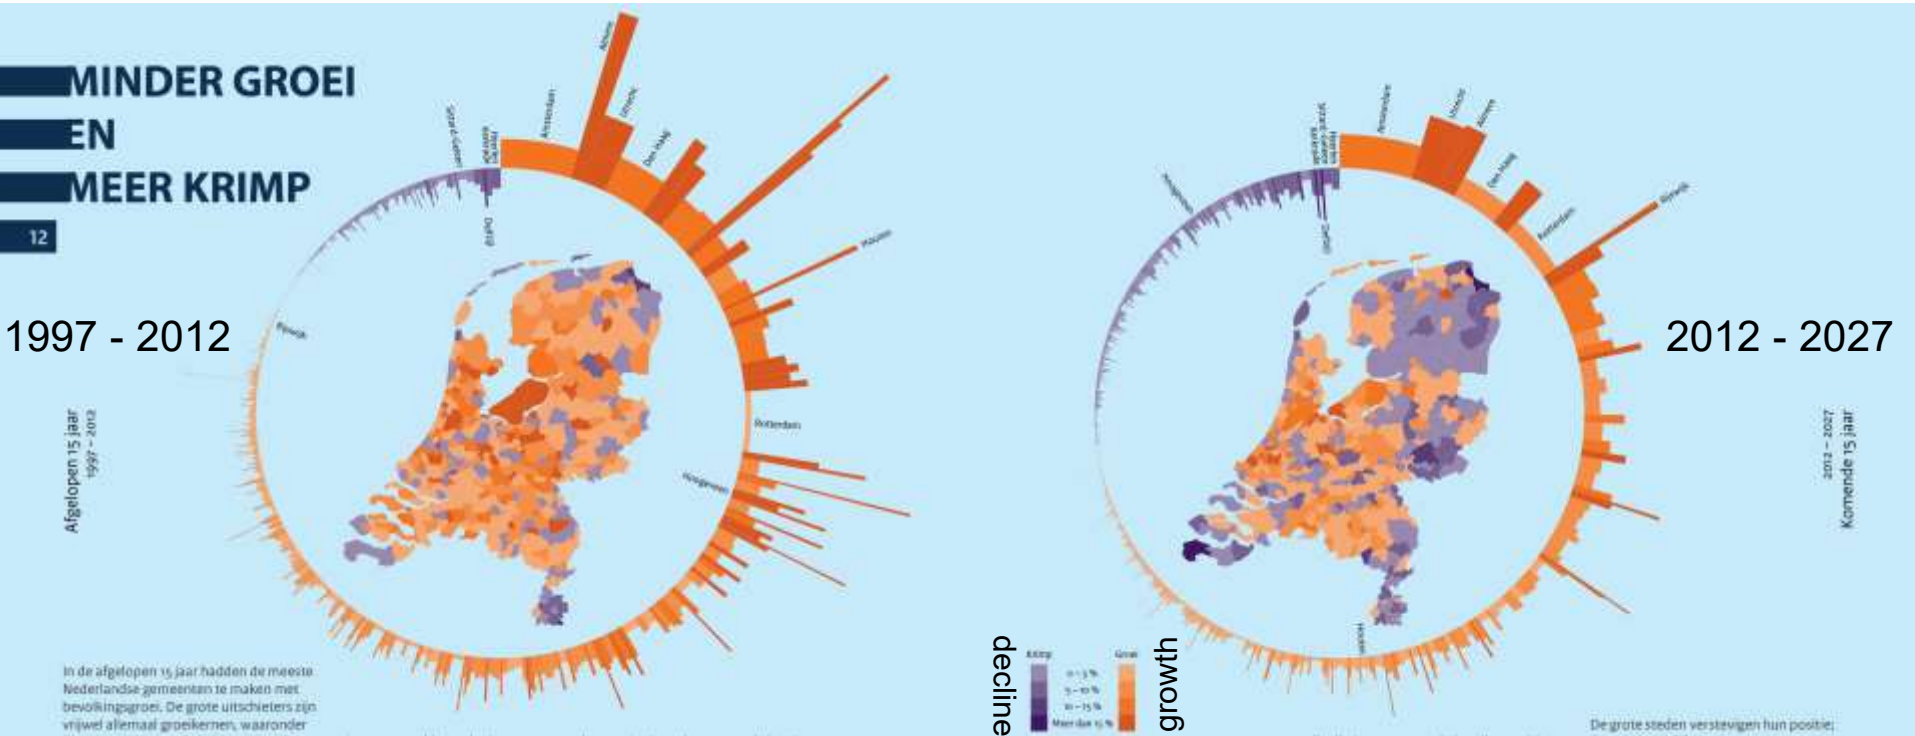

The Netherlands: a sparsely populated 'city'

- 17,3 million people, 4,1 million hectares of land

Bron: BZK

Bron: PBL.nl

ORGANISED BY

PLATINUM SPONSORS

FIG WORKING WEEK 2019

22-26 April, Hanoi, Vietnam

"Geospatial Information for a Smarter Life and Environmental Resilience"

The Netherlands: inhabitants/km2/municipality

Bron: CBS en TERGLOBO.nl

ORGANISED BY

PLATINUM SPONSORS

FIG WORKING WEEK 2019

22-26 April, Hanoi, Vietnam

"Geospatial Information for a Smarter Life and Environmental Resilience"

The Netherlands: less growth and depopulation

Bron: PBL.nl

ORGANISED BY

PLATINUM SPONSORS

FIG WORKING WEEK 2019

22–26 April, Hanoi, Vietnam