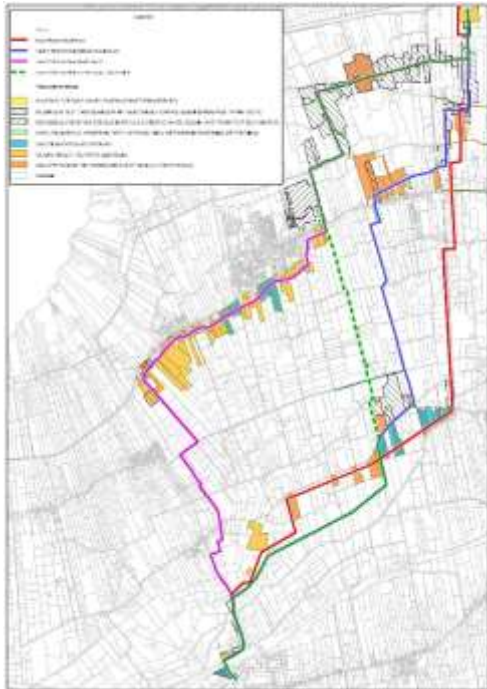

Optimizing routes Marum: *Inventory, Analysis and Exploration*

Object obstructions