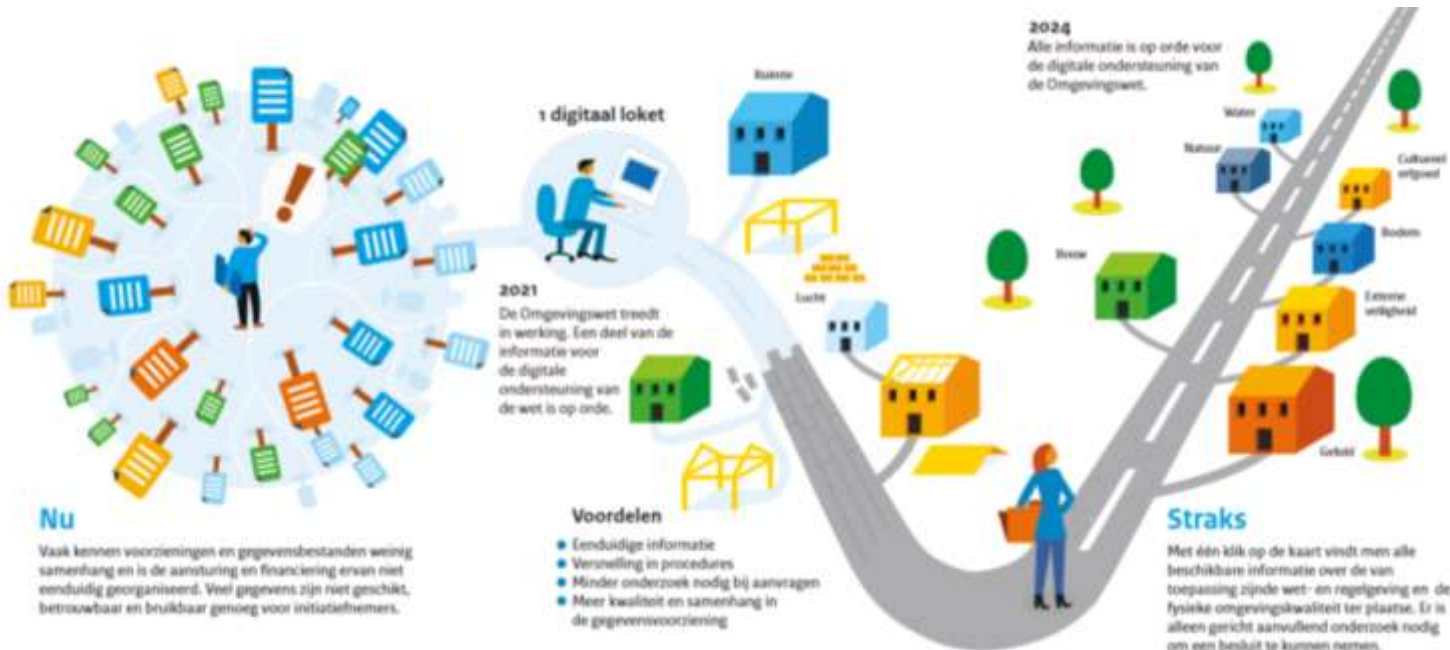

Digital support by Cadastre: *tactical information management*

Now

>

Later

Bron: BZK

ORGANISED BY

PLATINUM SPONSORS